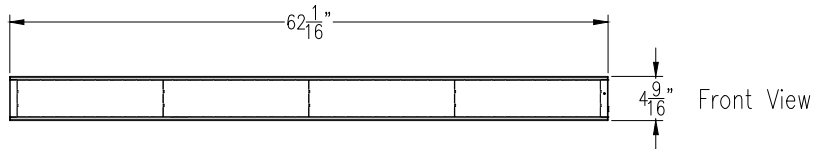

16 X 256 P6 FRONT SERVICE

- ELECTRICAL REQUIREMENTS: 120VAC-220VAC/SINGLE PHASE MANUALLY SWITCHED @ 120 VAC INDOOR - 55 WATTS- WEIGHT : 8 LBS