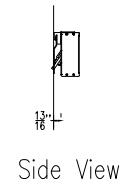

16 X 192 P6 FRONT SERVICE

- ELECTRICAL REQUIREMENTS: 120VAC-220VAC/SINGLE PHASE MANUALLY SWITCHED @ 120 VAC INDOOR - 41 WATTS- WEIGHT : 6 LBS

16 X 256 P6 FRONT SERVICE

- ELECTRICAL REQUIREMENTS: 120VAC-220VAC/SINGLE PHASE MANUALLY SWITCHED @ 120 VAC INDOOR - 55 WATTS- WEIGHT : 8 LBS

16 X 352 P6 FRONT SERVICE

- ELECTRICAL REQUIREMENTS: 120VAC-220VAC/SINGLE PHASE MANUALLY SWITCHED @ 120 VAC INDOOR - 79 WATTS- WEIGHT : 15 LBS

SPECIFICATIONS:

- PIXEL PITCH : 23" (6mm)
- COLOR: RGB (FULL COLOR)
- CHARACTER HEIGHT: 3.78 INCH (16H)
- POWER INPUT: POWER CORD
- DATA: XPICO WIFI OR ETHERNET
- CHASSIS METAL & FINISH: ALUMINIUM WITH EXTRUDED BLACK POWDER COAT
- SIGN MOUNTING: WALL MOUNT OR CEILING MOUNT