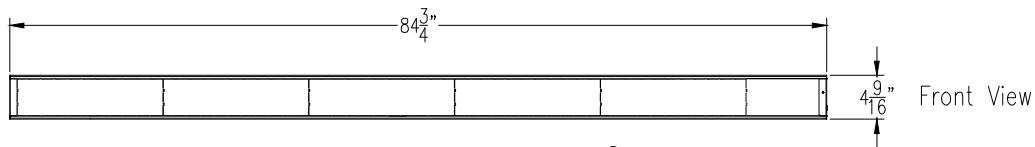

16 X 352 P6 FRONT SERVICE

- ELECTRICAL REQUIREMENTS: 120VAC-220VAC/SINGLE PHASE MANUALLY SWITCHED @ 120 VAC INDOOR - 79 WATTS- WEIGHT : 15 LBS

SPECIFICATIONS:

- PIXEL PITCH : 23" (6mm)
- COLOR: RGB (FULL COLOR)
- CHARACTER HEIGHT: 3.78 INCH (16H)
- POWER INPUT: POWER CORD
- DATA: XPICO WIFI OR ETHERNET
- CHASSIS METAL & FINISH: ALUMINIUM WITH EXTRUDED BLACK POWDER COAT
- SIGN MOUNTING: WALL MOUNT OR CEILING MOUNT