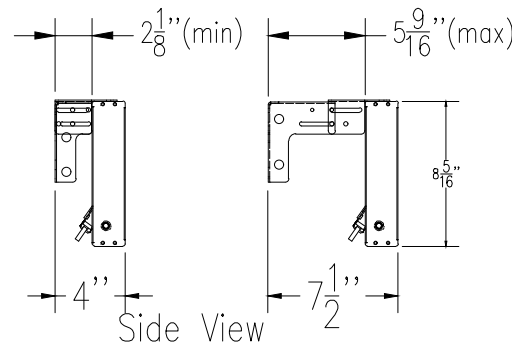

32H PIXEL 6MM RIGID CABINET LED DISPLAY

SPECIFICATIONS:

- PIXEL PITCH : .23" (6MM)
- COLOR: RGB (FULL COLOR)
- CHARACTER HEIGHT: 7.56 INCH (32H)
- ELECTRICAL REQUIREMENTS: 120VAC-220VAC/SINGLE PHASE MANUALLY SWITCHED @ 120 VAC INDOOR - 13.5 WATTS/FT
POWER INPUT: POWER CORD
- DATA: XPICO WIFI OR ETHERNET
- CHASSIS METAL & FINISH: ALUMINIUM WITH EXTRUDED BLACK POWDER COAT
- SIGN MOUNTING: WALL MOUNT & CHAIN MOUNT
- WEIGHT : 2.9 LBS/FT

SIGNED _____		DATE _____
PROJECT RISETICKER SHOP DRAWING		
TITLE LED TICKER DISPLAY (32 PIXEL-6MM)		
DRAWING NO RISETICKER-326F		
SCALE : 1 / 1	DRAWN BY: JHW	DATE : 4 / 13 /22