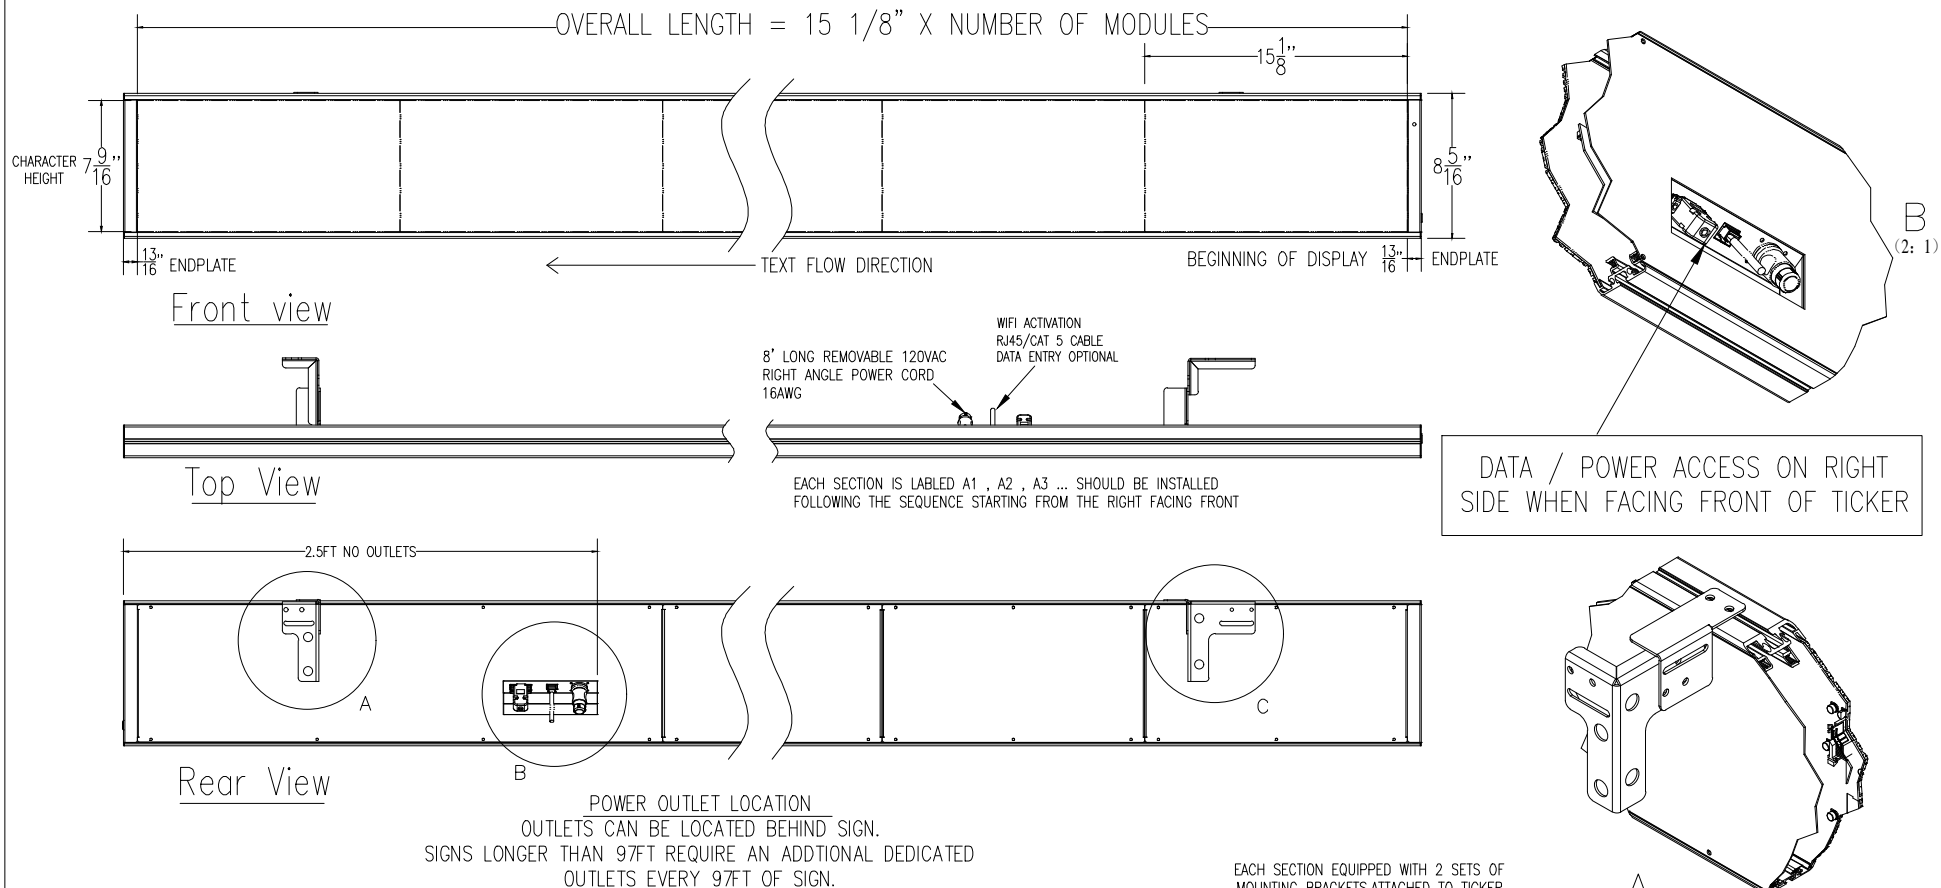

32H PIXEL 6MM RIGID CABINET LED DISPLAY

SPECIFICATIONS:

- PIXEL PITCH : .23" (6MM)
- COLOR: RGB (FULL COLOR)
- CHARACTER HEIGHT: 7.56 INCH (32H)
- ELECTRICAL REQUIREMENTS: 120VAC-220VAC/SINGLE PHASE MANUALLY SWITCHED @ 120 VAC INDOOR - 13.5 WATTS/FT
POWER INPUT: POWER CORD
- DATA: XPICO WIFI OR ETHERNET
- CHASSIS METAL & FINISH: ALUMINIUM WITH EXTRUDED BLACK POWDER COAT
- SIGN MOUNTING: WALL MOUNT & CHAIN MOUNT
- WEIGHT : 2.9 LBS/FT

SIGNED _____		DATE _____
PROJECT RISETICKER SHOP DRAWING		
TITLE LED TICKER DISPLAY (32 PIXEL-6MM)		
DRAWING NO RISETICKER-326F		
SCALE : 1 / 1	DRAWN BY: JHW	DATE : 4 / 13 /22