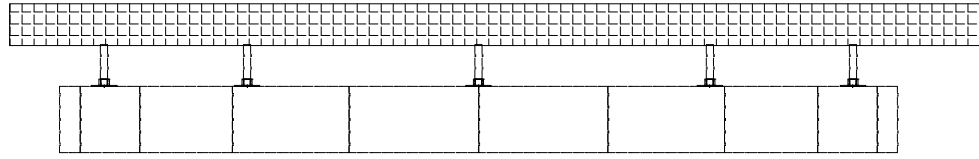

# 32H PIXEL 7.56-INCH CHARACTER COMPLETE CIRCLE FINISHED CABINET LED DISPLAY

Top View  
Each Section 32 x 256 px

POWER AND DATA CABLE GO THROUGH HOLES INTERNALLY

TICKERCOM NOT RESPONSIBLE FOR SUPPORT STRUCTURE OR MOUNTING HARDWARE

Rear View

1/2" PIPE, THREADED ONE END MIN (ELECTRICAL POWER / DATA CAN GO DOWN THE PIPE INTO THE TICKER)

CEILING

## SPECIFICATIONS:

- PIXEL PITCH : .23" (6MM)
- COLOR: RGB (FULL COLOR)
- CHARACTER HEIGHT: 7.56 INCH (32H)
- ELECTRICAL REQUIREMENTS: 120VAC-220VAC/SINGLE PHASE MANUALLY SWITCHED @ 120 VAC INDOOR - 530 WATTS
- POWER INPUT: POWER CORD
- DATA: XPICO WIFI OR ETHERNET
- CHASSIS METAL & FINISH: STEEL CABINET WITH BLACK POWDER COAT
- SIGN MOUNTING: CEILING SUPPORT
- WEIGHT : 139 LBS