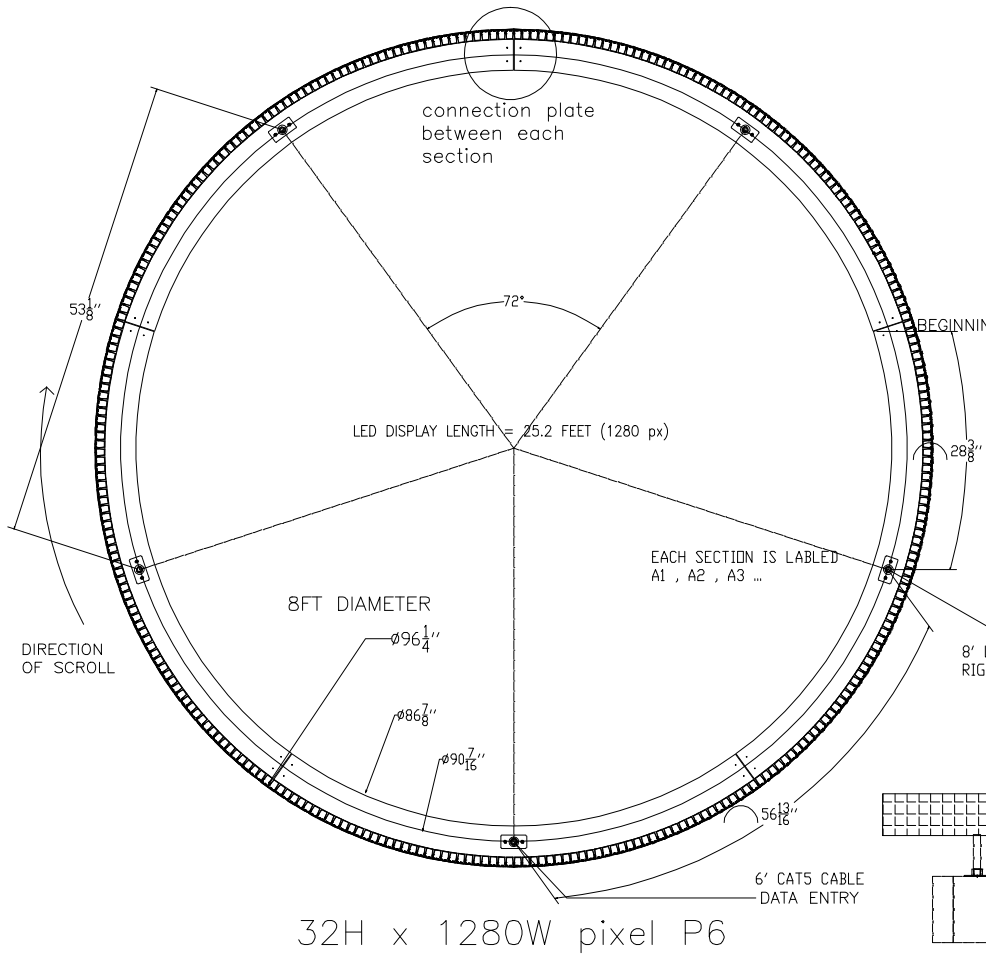

# 32H PIXEL 7.56-INCH CHARACTER COMPLETE CIRCLE FINISHED CABINET LED DISPLAY

Top View  
Each Section 32 x 256 px

POWER AND DATA CABLE GO THROUGH HOLES INTERNALLY

TICKERCOM NOT RESPONSIBLE FOR SUPPORT STRUCTURE OR MOUNTING HARDWARE

Rear View

1/2" PIPE, THREADED ONE END MIN (ELECTRICAL POWER / DATA CAN GO DOWN THE PIPE INTO THE TICKER)

CEILING

## SPECIFICATIONS:

- PIXEL PITCH : .23" (6MM)
- COLOR: RGB (FULL COLOR)
- CHARACTER HEIGHT: 7.56 INCH (32H)
- ELECTRICAL REQUIREMENTS: 120VAC-220VAC/SINGLE PHASE MANUALLY SWITCHED @ 120 VAC INDOOR - 530 WATTS
- POWER INPUT: POWER CORD
- DATA: XPICO WIFI OR ETHERNET
- CHASSIS METAL & FINISH: STEEL CABINET WITH BLACK POWDER COAT
- SIGN MOUNTING: CEILING SUPPORT
- WEIGHT : 139 LBS

32H x 1280W pixel P6

<b>RISETICKER</b>		
COMPANY _____	TITLE _____	SIGNED _____
PROJECT	RISETICKER SHOP DRAWING	
TITLE	FLEX TICKER DISPLAY (32 PIXEL 6MM)	
DRAWING NO	RISETICKER-326-FLEX-6FT	
SCALE : 1 / 8	DRAWN BY: JHW	DATE : 5 / 26 / 21