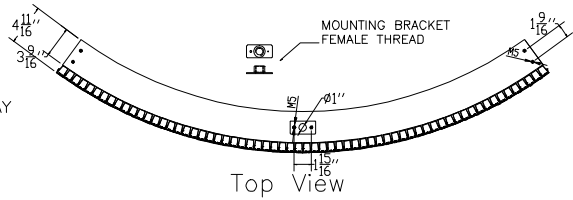

# 32H PIXEL 7.56-INCH CHARACTER COMPLETE CIRCLE FINISHED CABINET LED DISPLAY

Top View  
Each Section 32 x 256 px

POWER AND DATA CABLE GO THROUGH HOLES INTERNALLY

TICKERCOM NOT RESPONSIBLE FOR SUPPORT STRUCTURE OR MOUNTING HARDWARE

Rear View

1/2" PIPE, THREADED ONE END MIN (ELECTRICAL POWER / DATA CAN GO DOWN THE PIPE INTO THE TICKER)

CEILING

## SPECIFICATIONS:

- PIXEL PITCH : .23" (6MM)
- COLOR: RGB (FULL COLOR)
- CHARACTER HEIGHT: 7.56 INCH (32H)
- ELECTRICAL REQUIREMENTS: 120VAC-220VAC/SINGLE PHASE MANUALLY SWITCHED @ 120 VAC INDOOR - 530 WATTS
- POWER INPUT: POWER CORD
- DATA: XPICO WIFI OR ETHERNET
- CHASSIS METAL & FINISH: STEEL CABINET WITH BLACK POWDER COAT
- SIGN MOUNTING: CEILING SUPPORT
- WEIGHT : 139 LBS

32H x 1280W pixel P6

<b>RISETICKER</b>		
COMPANY _____	TITLE _____	SIGNED _____
PROJECT	RISETICKER SHOP DRAWING	
TITLE	FLEX TICKER DISPLAY (32 PIXEL 6MM)	
DRAWING NO	RISETICKER-326-FLEX-6FT	
SCALE : 1 / 8	DRAWN BY: JHW	DATE : 5 / 26 / 21