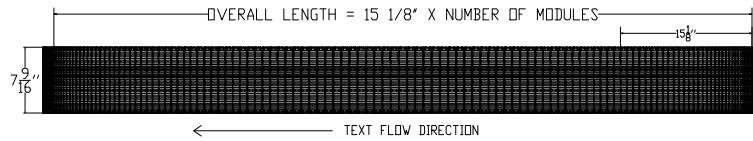

# 32H PIXEL 7.56-INCH CHARACTER COMPLETE CIRCLE FINISHED CABINET LED DISPLAY

Top View  
Each Section 32 x 256 px

POWER AND DATA CABLE GO THROUGH HOLES INTERNALLY

TICKERCOM NOT RESPONSIBLE FOR SUPPORT STRUCTURE OR MOUNTING HARDWARE

Rear View

1/2" PIPE, THREADED ONE END MIN (ELECTRICAL POWER / DATA CAN GO DOWN THE PIPE INTO THE TICKER)

CEILING

## SPECIFICATIONS:

- PIXEL PITCH : .23" (6MM)
- COLOR: RGB (FULL COLOR)
- CHARACTER HEIGHT: 7.56 INCH (32H)
- ELECTRICAL REQUIREMENTS: 120VAC-220VAC/SINGLE PHASE MANUALLY SWITCHED @ 120 VAC INDOOR - 530 WATTS
- POWER INPUT: POWER CORD
- DATA: XPICO WIFI OR ETHERNET
- CHASSIS METAL & FINISH: STEEL CABINET WITH BLACK POWDER COAT
- SIGN MOUNTING: CEILING SUPPORT
- WEIGHT : 139 LBS