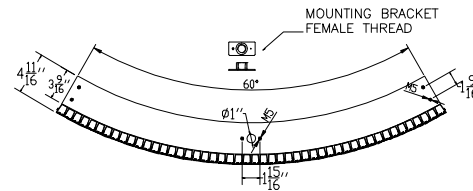

32H PIXEL 7.56-INCH CHARACTER COMPLETE CIRCLE FINISHED CABINET LED DISPLAY

32H x 1152W pixel P6

Top View
Each Section 32 x 192 px

Rear View

SPECIFICATIONS:

- PIXEL PITCH : .23" (6MM)
- COLOR: RGB (FULL COLOR)
- CHARACTER HEIGHT: 7.56 INCH (32H)
- ELECTRICAL REQUIREMENTS: 120VAC-220VAC/SINGLE PHASE MANUALLY SWITCHED
- @ 120 VAC INDOOR - 465 WATTS
- POWER INPUT: POWER CORD
- DATA: XPICO WIFI OR ETHERNET
- CHASSIS METAL & FINISH: STEEL CABINET WITH BLACK POWDER COAT
- SIGN MOUNTING: CEILING SUPPORT
- WEIGHT : 121 LBS

RiseTICKER		
COMPANY _____	TITLE _____	
SIGNED _____	DATE _____	
PROJECT RISETICKER SHOP DRAWING		
TITLE FLEX LED TICKER DISPLAY (32 PIXEL-6MM)		
DRAWING NO RISETICKER-326-FLEX-7FT		
SCALE : 1 / 8	DRAWN BY: JHW	DATE : 5 / 26 /21