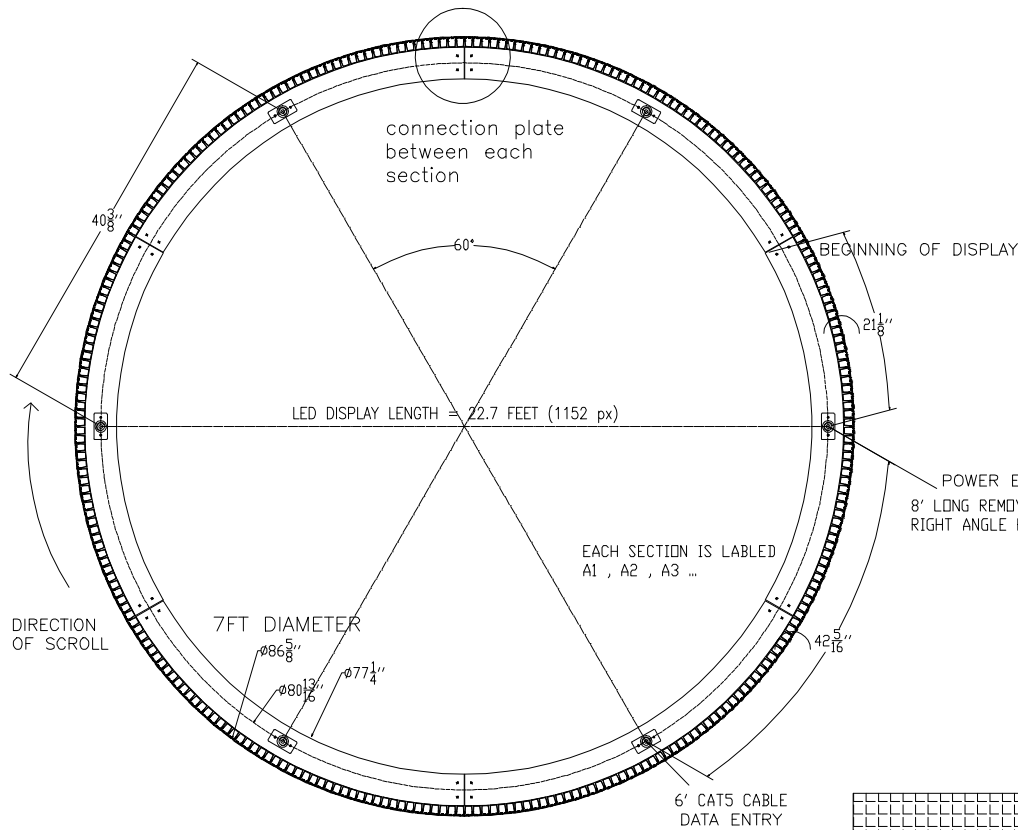

32H PIXEL 7.56-INCH CHARACTER COMPLETE CIRCLE FINISHED CABINET LED DISPLAY

32H x 1152W pixel P6

Top View
Each Section 32 x 192 px

Rear View

SPECIFICATIONS:

- PIXEL PITCH : .23" (6MM)
- COLOR: RGB (FULL COLOR)
- CHARACTER HEIGHT: 7.56 INCH (32H)
- ELECTRICAL REQUIREMENTS: 120VAC-220VAC/SINGLE PHASE MANUALLY SWITCHED
- @ 120 VAC INDOOR - 465 WATTS
- POWER INPUT: POWER CORD
- DATA: XPICO WIFI OR ETHERNET
- CHASSIS METAL & FINISH: STEEL CABINET WITH BLACK POWDER COAT
- SIGN MOUNTING: CEILING SUPPORT
- WEIGHT : 121 LBS

RiseTICKER		
COMPANY _____	TITLE _____	
SIGNED _____	DATE _____	
PROJECT RISETICKER SHOP DRAWING		
TITLE FLEX LED TICKER DISPLAY (32 PIXEL-6MM)		
DRAWING NO RISETICKER-326-FLEX-7FT		
SCALE : 1 / 8	DRAWN BY: JHW	DATE : 5 / 26 /21