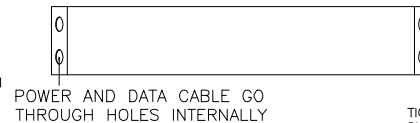

32H PIXEL 7.56-INCH CHARACTER COMPLETE CIRCLE FINISHED CABINET LED DISPLAY

32H x 1152W pixel P6

Top View
Each Section 32 x 192 px

Rear View

SPECIFICATIONS:

- PIXEL PITCH : .23" (6MM)
- COLOR: RGB (FULL COLOR)
- CHARACTER HEIGHT: 7.56 INCH (32H)
- ELECTRICAL REQUIREMENTS: 120VAC-220VAC/SINGLE PHASE MANUALLY SWITCHED
- @ 120 VAC INDOOR - 465 WATTS
- POWER INPUT: POWER CORD
- DATA: XPICO WIFI OR ETHERNET
- CHASSIS METAL & FINISH: STEEL CABINET WITH BLACK POWDER COAT
- SIGN MOUNTING: CEILING SUPPORT
- WEIGHT : 121 LBS