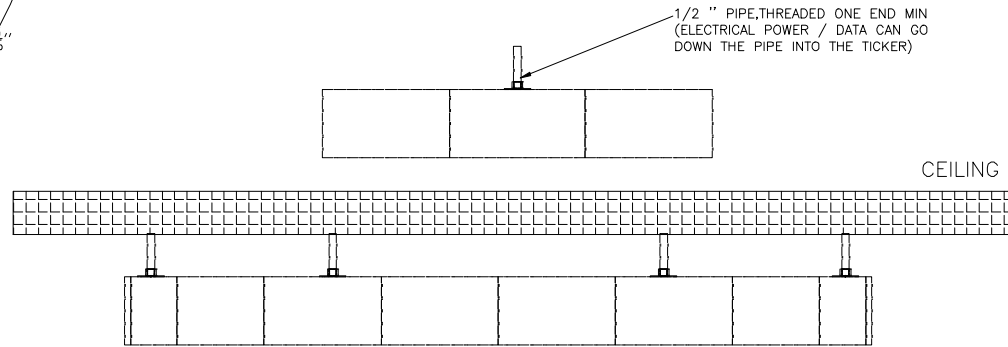

32H PIXEL 7.56-INCH CHARACTER COMPLETE CIRCLE FINISHED CABINET LED DISPLAY

32H x 1152W pixel P6

Top View
Each Section 32 x 192 px

Rear View

SPECIFICATIONS:

- PIXEL PITCH : .23" (6MM)
- COLOR: RGB (FULL COLOR)
- CHARACTER HEIGHT: 7.56 INCH (32H)
- ELECTRICAL REQUIREMENTS: 120VAC-220VAC/SINGLE PHASE MANUALLY SWITCHED
- @ 120 VAC INDOOR - 465 WATTS
- POWER INPUT: POWER CORD
- DATA: XPICO WIFI OR ETHERNET
- CHASSIS METAL & FINISH: STEEL CABINET WITH BLACK POWDER COAT
- SIGN MOUNTING: CEILING SUPPORT
- WEIGHT : 121 LBS