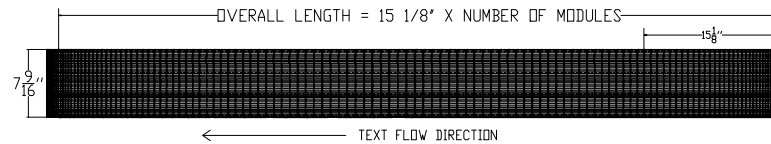

32H PIXEL 7.56-INCH CHARACTER COMPLETE CIRCLE FINISHED CABINET LED DISPLAY

32H x 1152W pixel P6

Top View
Each Section 32 x 192 px

Rear View

SPECIFICATIONS:

- PIXEL PITCH : .23" (6MM)
- COLOR: RGB (FULL COLOR)
- CHARACTER HEIGHT: 7.56 INCH (32H)
- ELECTRICAL REQUIREMENTS: 120VAC-220VAC/SINGLE PHASE MANUALLY SWITCHED
- @ 120 VAC INDOOR - 465 WATTS
- POWER INPUT: POWER CORD
- DATA: XPICO WIFI OR ETHERNET
- CHASSIS METAL & FINISH: STEEL CABINET WITH BLACK POWDER COAT
- SIGN MOUNTING: CEILING SUPPORT
- WEIGHT : 121 LBS