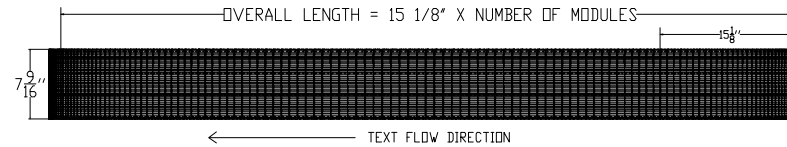

32H PIXEL 7.56-INCH CHARACTER COMPLETE CIRCLE FINISHED STEEL CABINET LED DISPLAY

POWER AND DATA CABLE GO THROUGH HOLES INTERNALLY

SPECIFICATIONS:

- PIXEL PITCH : .23" (6MM)
- COLOR: RGB (FULL COLOR)
- CHARACTER HEIGHT: 7.56 INCH (32H)
- ELECTRICAL REQUIREMENTS: 120VAC-220VAC/SINGLE PHASE MANUALLY SWITCHED
- @ 120 VAC INDOOR - 423 WATTS
- POWER INPUT: POWER CORD
- DATA: XPICO WIFI OR ETHERNET
- CHASSIS METAL & FINISH: STEEL CABINET WITH BLACK POWDER COAT
- SIGN MOUNTING: CEILING SUPPORT
- WEIGHT : 98 LBS