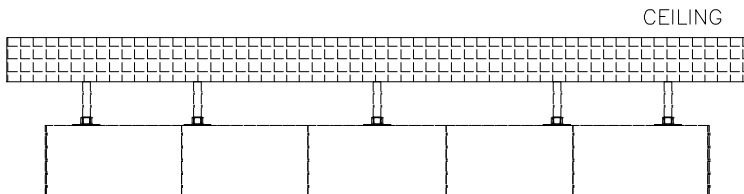

32H PIXEL 7.56-INCH CHARACTER COMPLETE CIRCLE FINISHED STEEL CABINET LED DISPLAY

POWER AND DATA CABLE GO THROUGH HOLES INTERNALLY

SPECIFICATIONS:

- PIXEL PITCH : .23" (6MM)
- COLOR: RGB (FULL COLOR)
- CHARACTER HEIGHT: 7.56 INCH (32H)
- ELECTRICAL REQUIREMENTS: 120VAC-220VAC/SINGLE PHASE MANUALLY SWITCHED
- @ 120 VAC INDOOR - 423 WATTS
- POWER INPUT: POWER CORD
- DATA: XPICO WIFI OR ETHERNET
- CHASSIS METAL & FINISH: STEEL CABINET WITH BLACK POWDER COAT
- SIGN MOUNTING: CEILING SUPPORT
- WEIGHT : 98 LBS