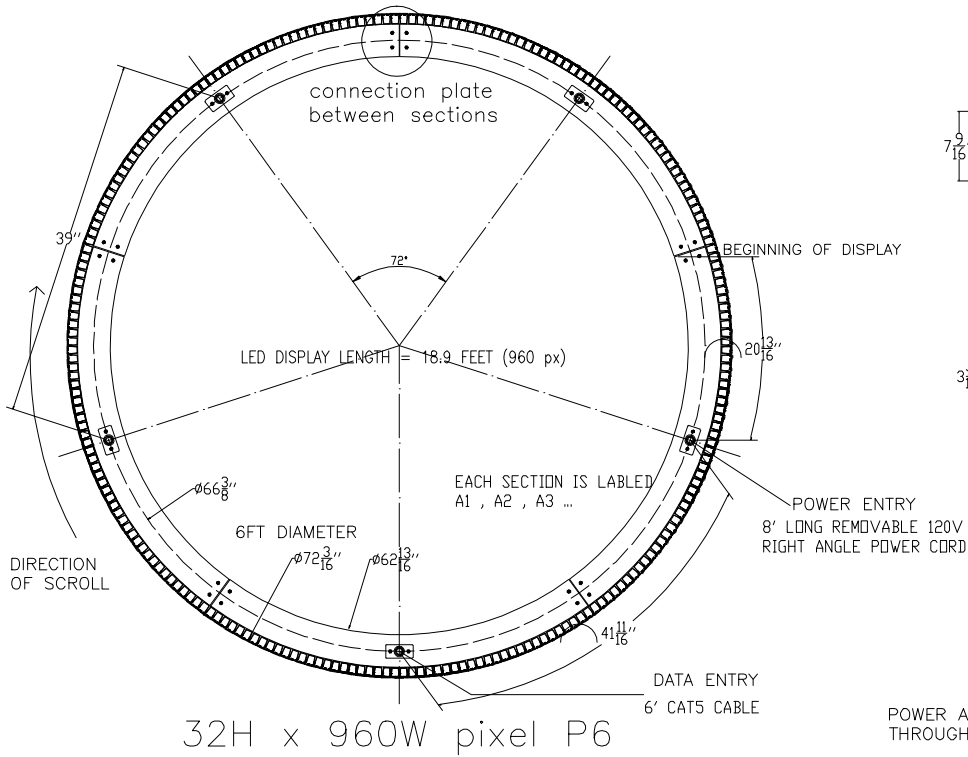

32H PIXEL 7.56-INCH CHARACTER COMPLETE CIRCLE FINISHED STEEL CABINET LED DISPLAY

POWER AND DATA CABLE GO THROUGH HOLES INTERNALLY

SPECIFICATIONS:

- PIXEL PITCH : .23" (6MM)
- COLOR: RGB (FULL COLOR)
- CHARACTER HEIGHT: 7.56 INCH (32H)
- ELECTRICAL REQUIREMENTS: 120VAC-220VAC/SINGLE PHASE MANUALLY SWITCHED
- @ 120 VAC INDOOR - 423 WATTS
- POWER INPUT: POWER CORD
- DATA: XPICO WIFI OR ETHERNET
- CHASSIS METAL & FINISH: STEEL CABINET WITH BLACK POWDER COAT
- SIGN MOUNTING: CEILING SUPPORT
- WEIGHT : 98 LBS

RISE TICKER	
COMPANY _____	TITLE _____
SIGNED _____	DATE _____
PROJECT RISETICKER SHOP DRAWING	
TITLE FLEX TICKER DISPLAY (32 PIXEL 6MM)	
DRAWING NO RISETICKER-326-FLEX-6FT	
SCALE : 1 / 8	DRAWN BY: JHW
	DATE : 5 / 27 /21