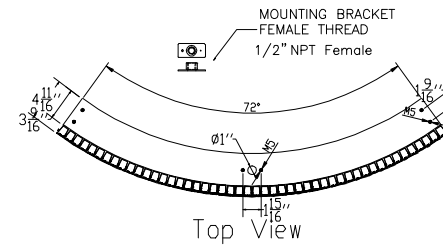

32H PIXEL 7.56-INCH CHARACTER COMPLETE CIRCLE FINISHED STEEL CABINET LED DISPLAY

POWER AND DATA CABLE GO THROUGH HOLES INTERNALLY

SPECIFICATIONS:

- PIXEL PITCH : .23" (6MM)
- COLOR: RGB (FULL COLOR)
- CHARACTER HEIGHT: 7.56 INCH (32H)
- ELECTRICAL REQUIREMENTS: 120VAC-220VAC/SINGLE PHASE MANUALLY SWITCHED
- @ 120 VAC INDOOR - 423 WATTS
- POWER INPUT: POWER CORD
- DATA: XPICO WIFI OR ETHERNET
- CHASSIS METAL & FINISH: STEEL CABINET WITH BLACK POWDER COAT
- SIGN MOUNTING: CEILING SUPPORT
- WEIGHT : 98 LBS

RISE TICKER	
COMPANY _____	TITLE _____
SIGNED _____	DATE _____
PROJECT RISETICKER SHOP DRAWING	
TITLE FLEX TICKER DISPLAY (32 PIXEL 6MM)	
DRAWING NO RISETICKER-326-FLEX-6FT	
SCALE : 1 / 8	DRAWN BY: JHW
	DATE : 5 / 27 /21