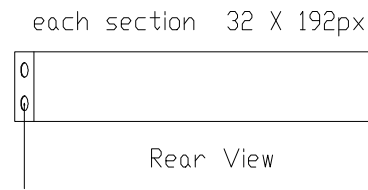

32H PIXEL 7.56-INCH CHARACTER COMPLETE CIRCLE FINISHED STEEL CABINET LED DISPLAY

POWER AND DATA CABLE GO THROUGH HOLES INTERNALLY

SPECIFICATIONS:

- PIXEL PITCH : .23" (6MM)
- COLOR: RGB (FULL COLOR)
- CHARACTER HEIGHT: 7.56 INCH (32H)
- ELECTRICAL REQUIREMENTS: 120VAC-220VAC/SINGLE PHASE MANUALLY SWITCHED
- @ 120 VAC INDOOR - 423 WATTS
- POWER INPUT: POWER CORD
- DATA: XPICO WIFI OR ETHERNET
- CHASSIS METAL & FINISH: STEEL CABINET WITH BLACK POWDER COAT
- SIGN MOUNTING: CEILING SUPPORT
- WEIGHT : 98 LBS