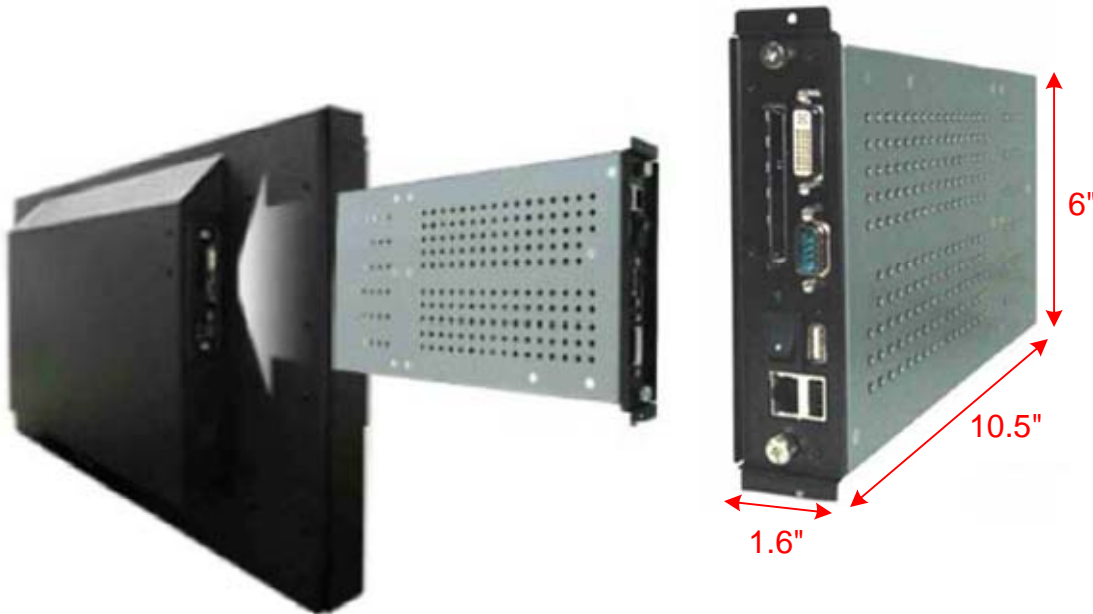

Number	Description
1	Gigabit Ethernet LAN Connectivity (RJ-45)
2	USB 2.0 Ports x 2
3	Power Switch
4	RS-232
5	Express Card Slot, 54 mm
6	DVI-D Output

Specifications	
OS	Windows XP Professional
Memory	2 GB DDR2
Processor	Intel Core 2 Duo P8400 2.26 GHz
Dimensions	10.5"(l) x 6"(w) x 1.6"(d)
Power	DC in 16V
Audio	Integrated Audio