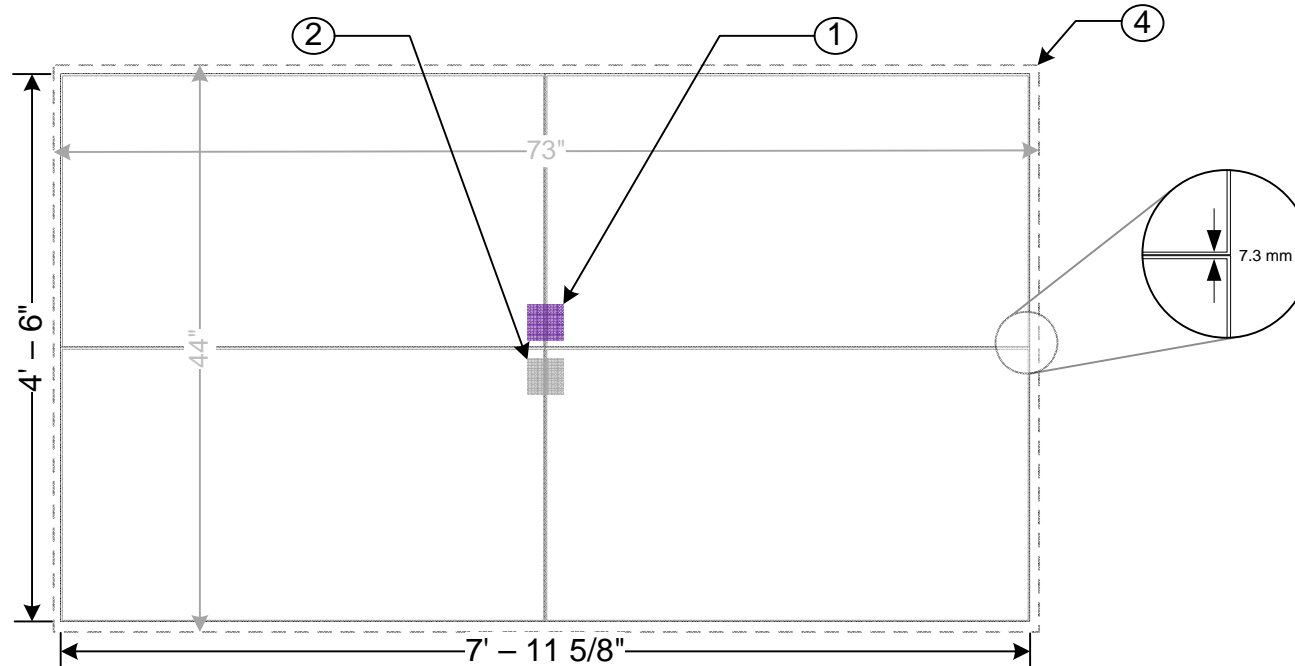

## 55" LED LCD Display

**Manufacturer:** NEC

**Model:** X551UN

- Weight: 80.3 lbs
- Dimensions: 47.8" (w) x 27.0" (h) x 5.0" (d)
- Power Supply: 4.1 – 1.65A @ 100-240VAC, 50/60Hz
- Native Resolution: 1920 x 1080
- Contrast Ratio: 3500:1
- Operating Temperature: 5 – 40 C
- Brightness: 600 cd/m<sup>2</sup> (max), 500cd/m<sup>2</sup> (typ)
- Audio: External Speaker Jack 15W+15W (8 ohm), Output, stereo mini

## Integrated Rise Engine

- Weight: 3.3 lbs
- Power Consumption: 38W max via internal connection
- Operating System: Windows 7
- RAM: 2GB
- Processor: Intel Core i5 2.4GHz
- Hard Driver: 160GB
- Graphics Card: Intel 3400 Chipset
- Connection: HDMI via internal connection
- Output: Display Port
- USB: 2 (USB 2.0)

## Side View

## Technical Specifications

- **Weight:** 340 lbs
- **Dimensions:** 95.6" (w) x 54" (h) x 7.38" (d)
- **Power Consumption:** 12.8 – 4.8A @ 100-240VAC, 50/60Hz
- **Native Resolution:** 1920 x 1080
- **Contrast Ratio:** 3500:1
- **Operating Temperature:** 5° to 40° C
- **Brightness:** 500 cd/m<sup>2</sup> (typ)