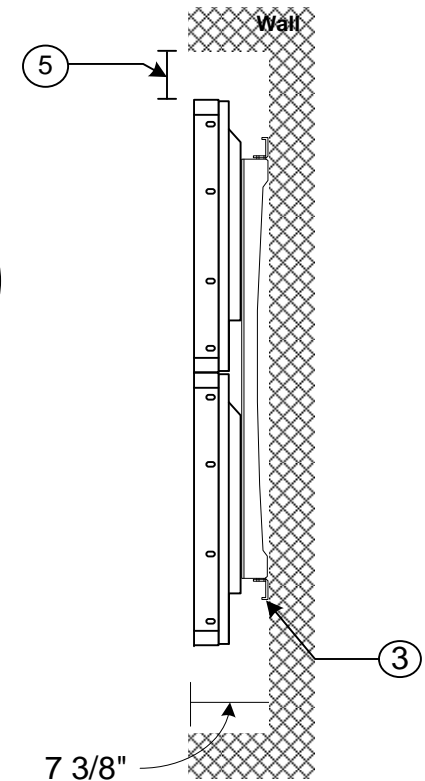

## 55" LED LCD Display

**Manufacturer:** NEC

**Model:** X551UN

- Weight: 80.3 lbs
- Dimensions: 47.8" (w) x 27.0" (h) x 5.0" (d)
- Power Supply: 4.1 – 1.65A @ 100-240VAC, 50/60Hz
- Native Resolution: 1920 x 1080
- Contrast Ratio: 3500:1
- Operating Temperature: 5 – 40 C
- Brightness: 600 cd/m<sup>2</sup> (max), 500cd/m<sup>2</sup> (typ)
- Audio: External Speaker Jack 15W+15W (8 ohm), Output, stereo mini

## Integrated Rise Engine

- Weight: 3.3 lbs
- Power Consumption: 38W max via internal connection
- Operating System: Windows 7
- RAM: 2GB
- Processor: Intel Core i5 2.4GHz
- Hard Driver: 160GB
- Graphics Card: Intel 3400 Chipset
- Connection: HDMI via internal connection
- Output: Display Port
- USB: 2 (USB 2.0)

## Side View

## Technical Specifications

- **Weight:** 340 lbs
- **Dimensions:** 95.6" (w) x 54" (h) x 7.38" (d)
- **Power Consumption:** 12.8 – 4.8A @ 100-240VAC, 50/60Hz
- **Native Resolution:** 1920 x 1080
- **Contrast Ratio:** 3500:1
- **Operating Temperature:** 5° to 40° C
- **Brightness:** 500 cd/m<sup>2</sup> (typ)