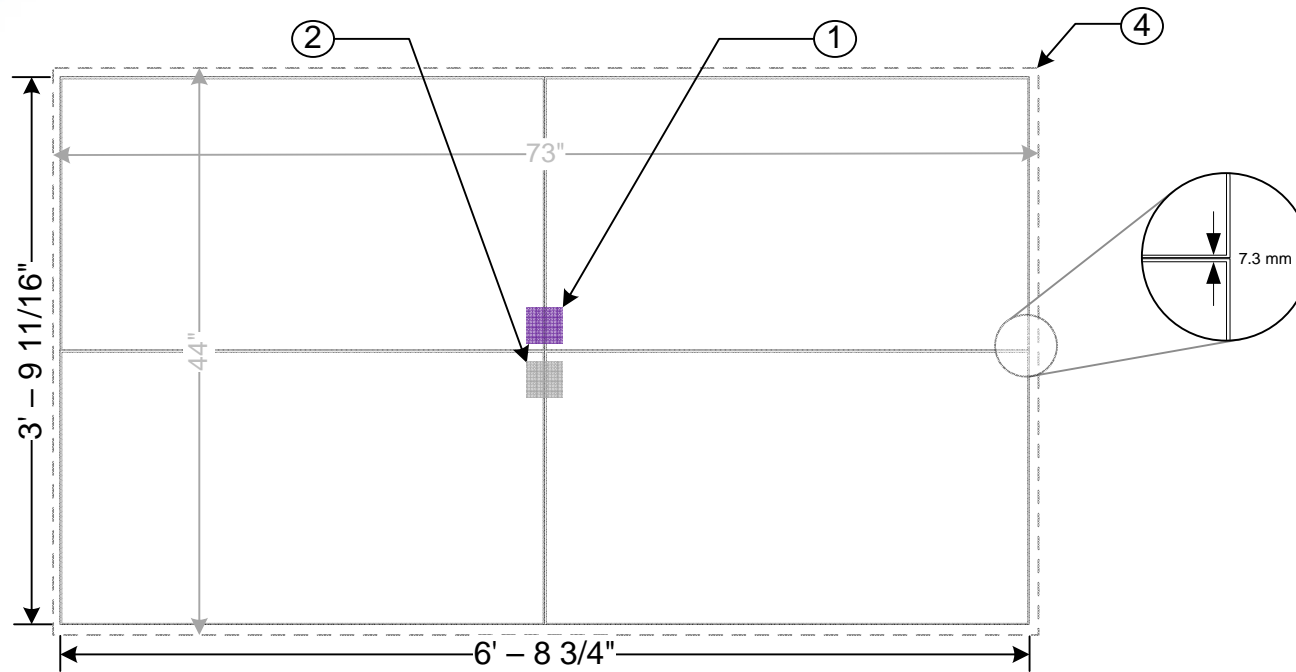

**46" LCD Display**  
**Manufacturer: NEC**  
**Model: X462UN**

- Weight: 64.6 lbs
- Dimensions: 40.38" (w) x 22.83" (h) x 5.0" (d)
- Power Supply: 3.6 – 1.45A @ 100-240VAC, 50/60Hz
- Native Resolution: 1920 x 1080
- Contrast Ratio: 3000:1
- Operating Temperature: 5 – 40 C
- Brightness: 700 cd/m<sup>2</sup> (max), 500cd/m<sup>2</sup> (typ)
- Audio: Internal Speaker 10W + 10W, External Speaker Jack 15W+15W (8 ohm), Output, 3.5mm

**Integrated Rise Engine**

- Weight: 3.3 lbs
- Power Consumption: 38W max via internal connection
- Operating System: Windows 7
- RAM: 2GB
- Processor: Intel Core i5 2.4GHz
- Hard Driver: 160GB
- Graphics Card: Intel 3400 Chipset
- Connection: HDMI via internal connection
- Output: Display Port
- USB: 2 (USB 2.0)

**Front View**

**Side View**

**Technical Specifications**

- **Weight:**
- **Dimensions:**
- **Power Consumption:**
- **Native Resolution:**
- **Contrast Ratio:**
- **Operating Temperature:**
- **Brightness:**

**Overall Specifications**

278 lbs  
 80.76" (w) x 45.66" (h) x 7.38" (d)  
 14 - 5.8A @ 100-240VAC, 50/60Hz  
 1920x1080  
 3000:1  
 5° to 40° C  
 500 cd/m<sup>2</sup> (typ)

**Comments:**

- ① Flush 120VAC Outlet – BY OTHERS
- ② 1 Flush CATx Outlet for LAN Connectivity – BY OTHERS
- ③ Wall Mounting Bracket
- ④ Area of wall to be reinforced – 1/2" plywood recommended – BY OTHERS
- ⑤ 4" opening around display for recessed installations to allow for adequate ventilation – BY OTHERS