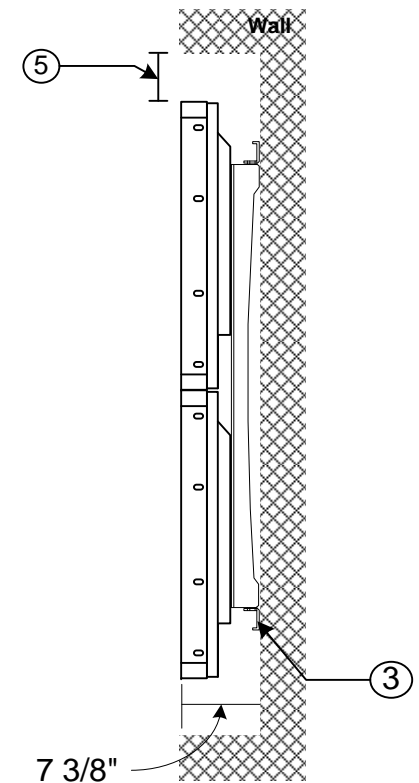

**46" LCD Display**  
**Manufacturer: NEC**  
**Model: X462UN**

- Weight: 64.6 lbs
- Dimensions: 40.38" (w) x 22.83" (h) x 5.0" (d)
- Power Supply: 3.6 – 1.45A @ 100-240VAC, 50/60Hz
- Native Resolution: 1920 x 1080
- Contrast Ratio: 3000:1
- Operating Temperature: 5 – 40 C
- Brightness: 700 cd/m<sup>2</sup> (max), 500cd/m<sup>2</sup> (typ)
- Audio: Internal Speaker 10W + 10W, External Speaker Jack 15W+15W (8 ohm), Output, 3.5mm

**Integrated Rise Engine**

- Weight: 3.3 lbs
- Power Consumption: 38W max via internal connection
- Operating System: Windows 7
- RAM: 2GB
- Processor: Intel Core i5 2.4GHz
- Hard Driver: 160GB
- Graphics Card: Intel 3400 Chipset
- Connection: HDMI via internal connection
- Output: Display Port
- USB: 2 (USB 2.0)

**Front View**

**Side View**

**Technical Specifications**

- **Weight:**
- **Dimensions:**
- **Power Consumption:**
- **Native Resolution:**
- **Contrast Ratio:**
- **Operating Temperature:**
- **Brightness:**

**Overall Specifications**

278 lbs  
 80.76" (w) x 45.66" (h) x 7.38" (d)  
 14 - 5.8A @ 100-240VAC, 50/60Hz  
 1920x1080  
 3000:1  
 5° to 40° C  
 500 cd/m<sup>2</sup> (typ)

**Comments:**

- ① Flush 120VAC Outlet – BY OTHERS
- ② 1 Flush CATx Outlet for LAN Connectivity – BY OTHERS
- ③ Wall Mounting Bracket
- ④ Area of wall to be reinforced – 1/2" plywood recommended – BY OTHERS
- ⑤ 4" opening around display for recessed installations to allow for adequate ventilation – BY OTHERS