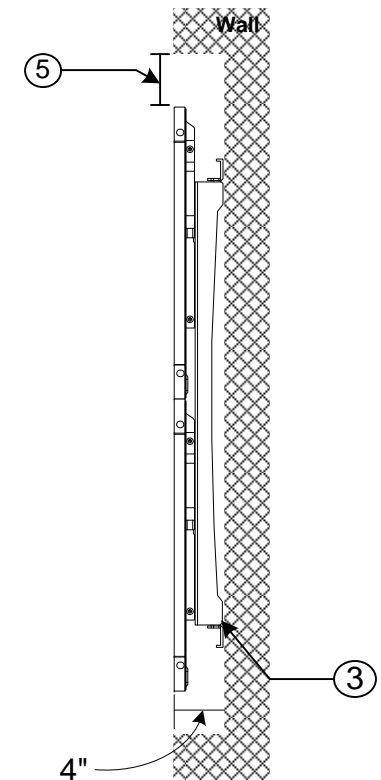

X" = Desired distance from the floor to the bottom of the LCD when installed.

X" = Desired distance from the floor to the bottom of the LCD when installed.

**Comments:**

- ① Flush 120VAC Outlet – by others
- ② Flush CATx Outlet (LAN) – by others
- ③ Flush Coaxial Outlet (TV) – by others
- ④ Wall Mounting Bracket
- ⑤ 4" opening around display for recessed installations to allow for adequate ventilation
- ⑥ Locate outlets in shaded region

**Front View**

**Side View**

**Technical Specifications**

- **Weight:** 186 lbs
- **Dimensions:** 83.6" (w) x 48.6" (h) x 4" (d)
- **Power Consumption:** 11.6 - 4A @ 100-240VAC, 50/60Hz
- **Native Resolution:** 1920 x 1080
- **Contrast Ratio:** 3000:1
- **Operating Temperature:** 5° to 40° C
- **Brightness:** 500 cd/m<sup>2</sup> (typ)

**Overall Specifications**

**Comments:**

- ① Flush 120VAC Outlet – BY OTHERS
- ② 1 Flush CATx Outlet for LAN Connectivity – BY OTHERS
- ③ Wall Mounting Bracket
- ④ Area of wall to be reinforced – 1/2" plywood recommended – BY OTHERS
- ⑤ 4" opening around display for recessed installations to allow for adequate ventilation – BY OTHERS