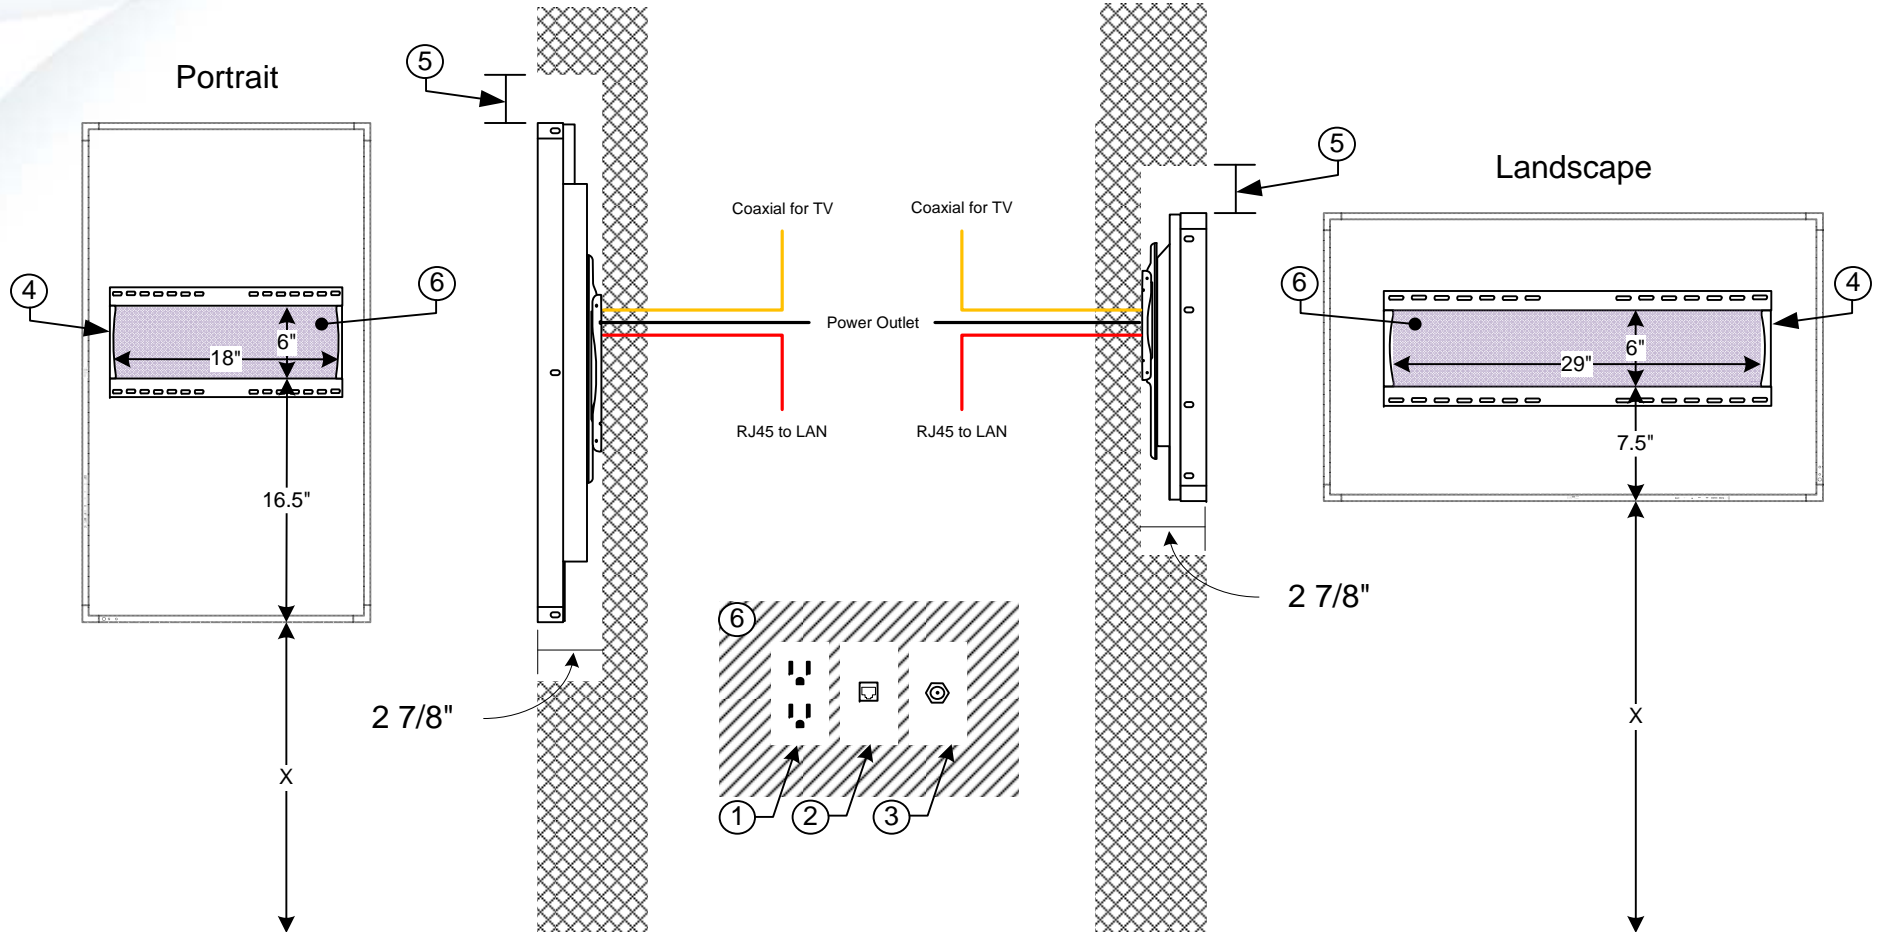

## 46" LED LCD Display

**Manufacturer:** NEC

**Model:** X461S

- Weight: 41.7 lbs
- Dimensions: 41.8" (w) x 24.3" (h) x 1.7" (d)
- Power Supply: 2.9 – 1A @ 100-240VAC, 50/60Hz
- Native Resolution: 1920 x 1080
- Contrast Ratio: 3000:1
- Operating Temperature: 5 – 40 C
- Brightness: 600 cd/m<sup>2</sup> (max), 500cd/m<sup>2</sup> (typ)
- Audio: Internal Speaker 10W, External Speaker Jack 15W+15W (8 ohm), Output, RCA(L/R)

## Integrated Rise Engine

- Weight: 3.3 lbs
- Power Consumption: 38W max via internal connection
- Operating System: Windows 7
- RAM: 2GB
- Processor: Intel Core i5 2.4GHz
- Hard Driver: 160GB
- Graphics Card: Intel 3400 Chipset
- Connection: HDMI via internal connection
- Output: Display Port
- USB: 2 (USB 2.0)

X" = Desired distance from the floor to the bottom of the LCD when installed.

X" = Desired distance from the floor to the bottom of the LCD when installed.

**Comments:**

- ① Flush 120VAC Outlet – by others
- ② Flush CATx Outlet (LAN) – by others
- ③ Flush Coaxial Outlet (TV) – by others
- ④ Wall Mounting Bracket
- ⑤ 4" opening around display for recessed installations to allow for adequate ventilation
- ⑥ Locate outlets in shaded region

**Front View**

**Side View**

**Technical Specifications**

- **Weight:** 186 lbs
- **Dimensions:** 83.6" (w) x 48.6" (h) x 4" (d)
- **Power Consumption:** 11.6 - 4A @ 100-240VAC, 50/60Hz
- **Native Resolution:** 1920 x 1080
- **Contrast Ratio:** 3000:1
- **Operating Temperature:** 5° to 40° C
- **Brightness:** 500 cd/m<sup>2</sup> (typ)