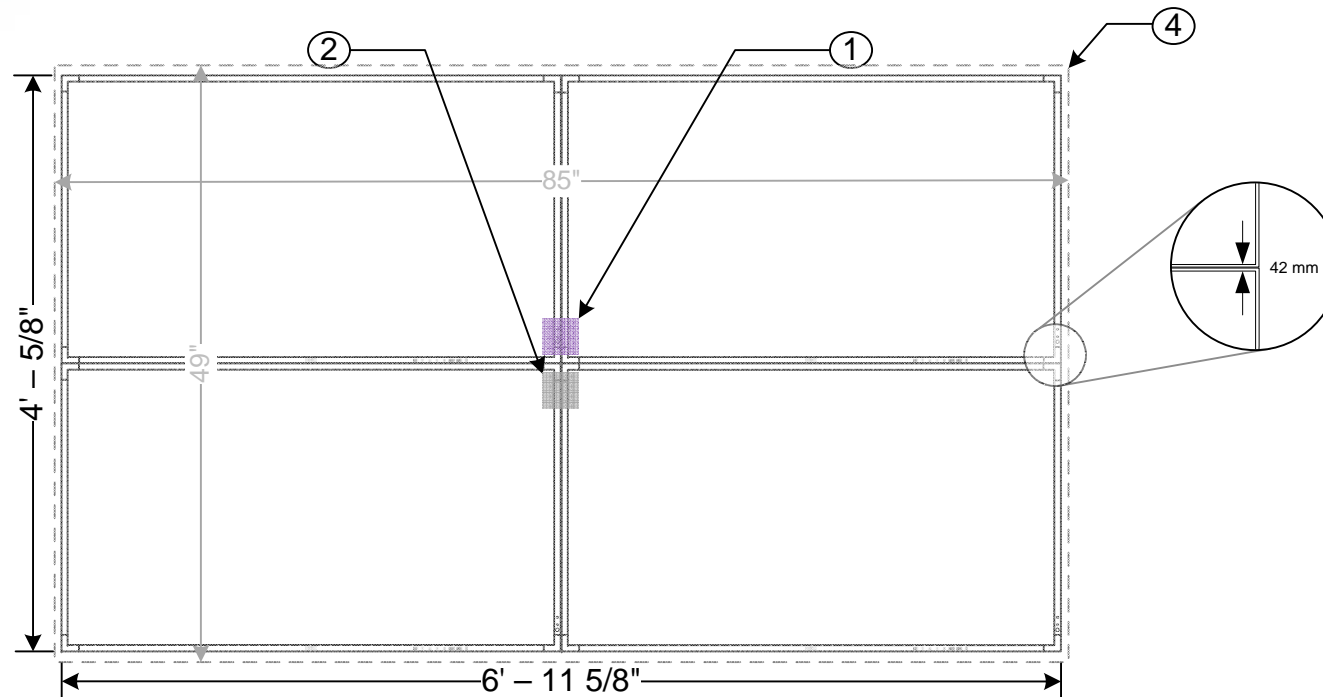

## 46" LED LCD Display

**Manufacturer:** NEC

**Model:** X461S

- Weight: 41.7 lbs
- Dimensions: 41.8" (w) x 24.3" (h) x 1.7" (d)
- Power Supply: 2.9 – 1A @ 100-240VAC, 50/60Hz
- Native Resolution: 1920 x 1080
- Contrast Ratio: 3000:1
- Operating Temperature: 5 – 40 C
- Brightness: 600 cd/m<sup>2</sup> (max), 500cd/m<sup>2</sup> (typ)
- Audio: Internal Speaker 10W, External Speaker Jack 15W+15W (8 ohm), Output, RCA(L/R)

## Integrated Rise Engine

- Weight: 3.3 lbs
- Power Consumption: 38W max via internal connection
- Operating System: Windows 7
- RAM: 2GB
- Processor: Intel Core i5 2.4GHz
- Hard Driver: 160GB
- Graphics Card: Intel 3400 Chipset
- Connection: HDMI via internal connection
- Output: Display Port
- USB: 2 (USB 2.0)

X" = Desired distance from the floor to the bottom of the LCD when installed.

X" = Desired distance from the floor to the bottom of the LCD when installed.

**Comments:**

- ① Flush 120VAC Outlet – by others
- ② Flush CATx Outlet (LAN) – by others
- ③ Flush Coaxial Outlet (TV) – by others
- ④ Wall Mounting Bracket
- ⑤ 4" opening around display for recessed installations to allow for adequate ventilation
- ⑥ Locate outlets in shaded region

**Front View**

**Side View**

**Technical Specifications**

- **Weight:** 186 lbs
- **Dimensions:** 83.6" (w) x 48.6" (h) x 4" (d)
- **Power Consumption:** 11.6 - 4A @ 100-240VAC, 50/60Hz
- **Native Resolution:** 1920 x 1080
- **Contrast Ratio:** 3000:1
- **Operating Temperature:** 5° to 40° C
- **Brightness:** 500 cd/m<sup>2</sup> (typ)