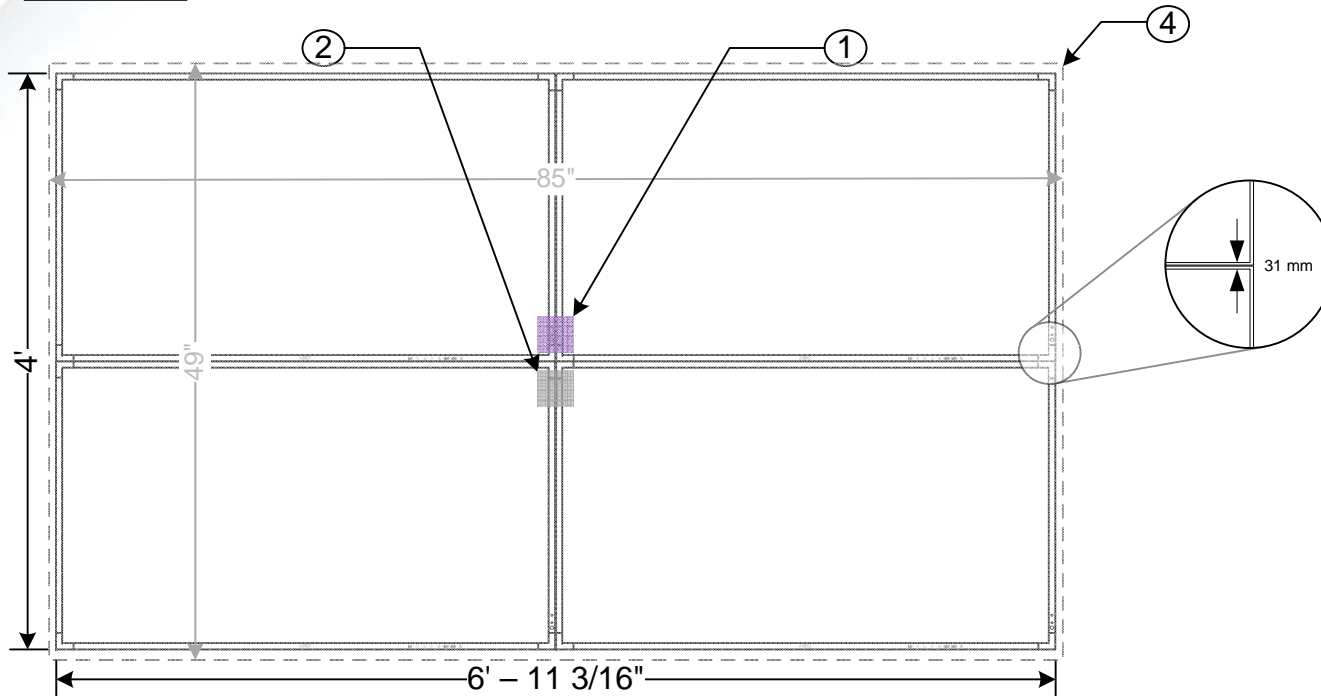

Integrated Rise Engine

- Weight: 3.3 lbs
- Power Consumption: 38W max via internal connection
- Operating System: Windows 7
- RAM: 2GB
- Processor: Intel Core i5 2.4GHz
- Hard Driver: 160GB
- Graphics Card: Intel 3400 Chipset
- Connection: HDMI via internal connection
- Output: Display Port
- USB: 2 (USB 2.0)

X" = Desired distance from the floor to the bottom of the LCD when installed.

X" = Desired distance from the floor to the bottom of the LCD when installed.

Comments:

- ① Flush 120VAC Outlet – by others
- ② Flush CATx Outlet (LAN) – by others
- ③ Flush Coaxial Outlet (TV) – by others
- ④ Wall Mounting Bracket
- ⑤ 4" opening around display for recessed installations to allow for adequate ventilation
- ⑥ Locate outlets in shaded region

Front View

Side View

Technical Specifications

- **Weight:**
- **Dimensions:**
- **Power Consumption:**
- **Native Resolution:**
- **Contrast Ratio:**
- **Operating Temperature:**
- **Brightness:**

Overall Specifications

- 290 lbs
- 83.2" (w) x 48" (h) x 6.5" (d)
- 14.4 – 6A @ 100-240VAC, 50/60Hz
- 3840 x 2160
- 3000:1
- 5° to 40° C
- 500 cd/m² (typ)

Comments:

- ① Flush 120VAC Outlet – BY OTHERS
- ② 8 Shielded CAT5/6 Cable – BY OTHERS
- ③ Wall Mounting Bracket
- ④ Area of wall to be reinforced – 1/2" plywood recommended – BY OTHERS
- ⑤ 4" opening around display for recessed installations to allow for adequate ventilation – BY OTHERS