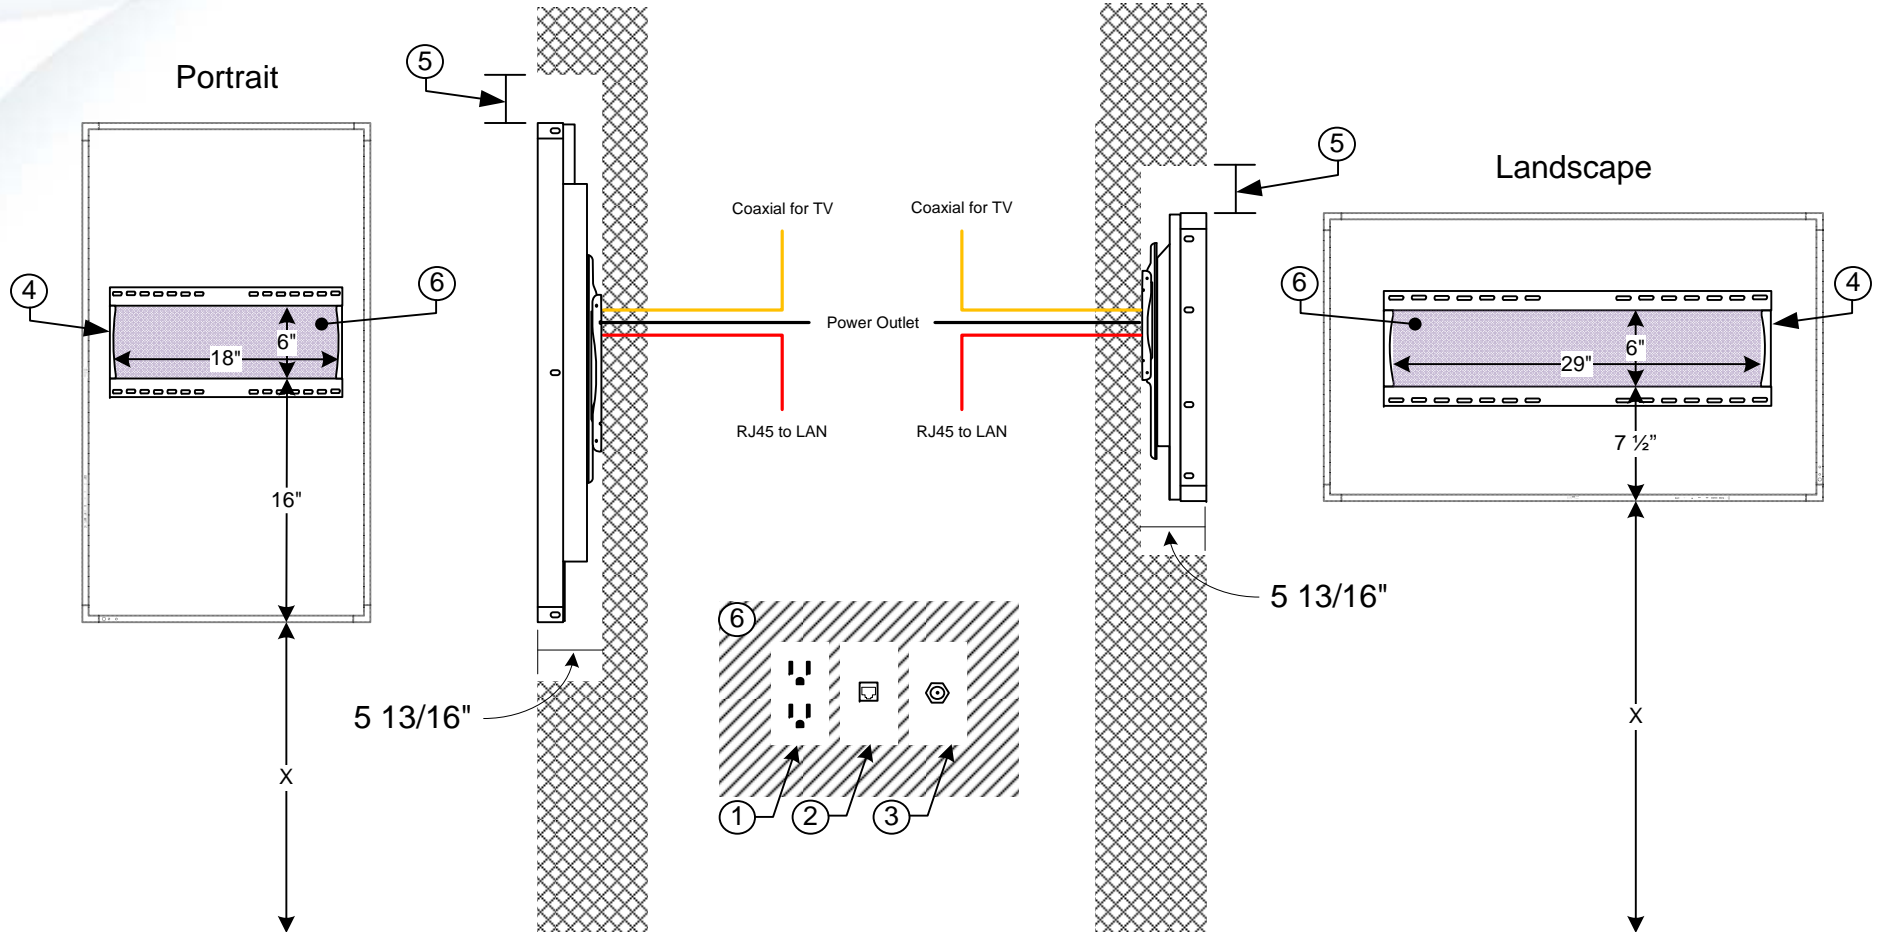

46" LCD Display
Manufacturer: NEC
Model: P462

- Weight: 52.5 lbs
- Dimensions: 41.6" (w) x 24" (h) x 4.6" (d)
- Power Supply: 3.6 – 1.5A @ 100-240VAC, 50/60Hz
- Native Resolution: 1920 x 1080
- Contrast Ratio: 3500:1
- Operating Temperature: 5 – 40 C
- Brightness: 650 cd/m² (max), 500cd/m² (typ)
- Audio: Internal Speaker 10W + 10W, External Speaker Jack 15W+15W (8 ohm), Output, 3.5mm

Integrated Rise Engine

- Weight: 3.3 lbs
- Power Consumption: 38W max via internal connection
- Operating System: Windows 7
- RAM: 2GB
- Processor: Intel Core i5 2.4GHz
- Hard Driver: 160GB
- Graphics Card: Intel 3400 Chipset
- Connection: HDMI via internal connection
- Output: Display Port
- USB: 2 (USB 2.0)

X" = Desired distance from the floor to the bottom of the LCD when installed.

X" = Desired distance from the floor to the bottom of the LCD when installed.

Comments:

- ① Flush 120VAC Outlet – by others
- ② Flush CATx Outlet (LAN) – by others
- ③ Flush Coaxial Outlet (TV) – by others
- ④ Wall Mounting Bracket
- ⑤ 4" opening around display for recessed installations to allow for adequate ventilation
- ⑥ Locate outlets in shaded region

- 290 lbs
- 83.2" (w) x 48" (h) x 6.5" (d)
- 14.4 – 6A @ 100-240VAC, 50/60Hz
- 3840 x 2160
- 3000:1
- 5° to 40° C
- 500 cd/m² (typ)

Comments:

- ① Flush 120VAC Outlet – BY OTHERS
- ② 8 Shielded CAT5/6 Cable – BY OTHERS
- ③ Wall Mounting Bracket
- ④ Area of wall to be reinforced – 1/2" plywood recommended – BY OTHERS
- ⑤ 4" opening around display for recessed installations to allow for adequate ventilation – BY OTHERS