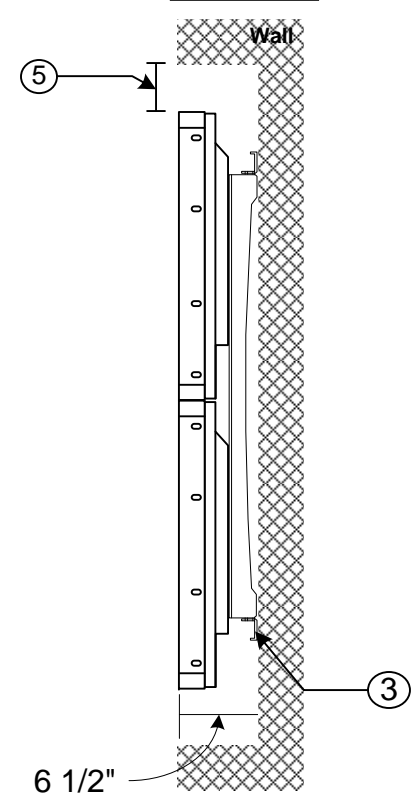

46" LCD Display
Manufacturer: NEC
Model: P462

- Weight: 52.5 lbs
- Dimensions: 41.6" (w) x 24" (h) x 4.6" (d)
- Power Supply: 3.6 – 1.5A @ 100-240VAC, 50/60Hz
- Native Resolution: 1920 x 1080
- Contrast Ratio: 3500:1
- Operating Temperature: 5 – 40 C
- Brightness: 650 cd/m² (max), 500cd/m² (typ)
- Audio: Internal Speaker 10W + 10W, External Speaker Jack 15W+15W (8 ohm), Output, 3.5mm

X" = Desired distance from the floor to the bottom of the LCD when installed.

X" = Desired distance from the floor to the bottom of the LCD when installed.

Comments:

- ① Flush 120VAC Outlet – by others
- ② Flush CATx Outlet (LAN) – by others
- ③ Flush Coaxial Outlet (TV) – by others
- ④ Wall Mounting Bracket
- ⑤ 4" opening around display for recessed installations to allow for adequate ventilation
- ⑥ Locate outlets in shaded region

Front View

Side View

Technical Specifications

- **Weight:**
- **Dimensions:**
- **Power Consumption:**
- **Native Resolution:**
- **Contrast Ratio:**
- **Operating Temperature:**
- **Brightness:**

Overall Specifications

- 290 lbs
- 83.2" (w) x 48" (h) x 6.5" (d)
- 14.4 – 6A @ 100-240VAC, 50/60Hz
- 3840 x 2160
- 3000:1
- 5° to 40° C
- 500 cd/m² (typ)

Comments:

- ① Flush 120VAC Outlet – BY OTHERS
- ② 8 Shielded CAT5/6 Cable – BY OTHERS
- ③ Wall Mounting Bracket
- ④ Area of wall to be reinforced – 1/2" plywood recommended – BY OTHERS
- ⑤ 4" opening around display for recessed installations to allow for adequate ventilation – BY OTHERS